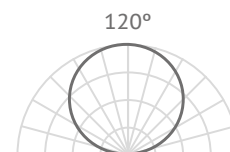

low flicker

technical features

Voltage range	230V±10% 50/60 Hz
Efficiency (lm/W)	>90
Power Factor	>0.9
CRI	>85
UV Class	F1 UL94
Flame retardant Class	V0 UL94
Total Length (m)	100 / 300 (standard/maximum)
Beam Angle (deg)	120

Available colors

WW (3000 - 3500 K)
NW (4000 - 4500 K)
PW (6000 - 6500 K)
CW (8000 - 11000 K)

- Red
- Pink
- Orange
- Blue
- Purple

models

Model	F60	F120	F50	F100
Leds (u/m)	60	120	50	100
Power (W/m)	8	14	8	14
Flux (lm/m)	700	1200	700	1200
Min. cutting length (mm)	200	100	500	250
Max. powered length (m)	100	100	100	100