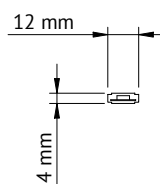

models

Model	F60	F120	F50	F100
Leds (u/m)	60	120	50	100
Power (W/m)	8	14	8	14
Flux (lm/m)	700	1200	700	1200
Min. cutting length (mm)	200	100	500	250
Max. powered length (m)	100	100	100	100

packing info

Carton size (cm)	45x25x26
Reels per carton (u)	2
Carton gross weight (kg)	11
Cartons per pallet (u)	40